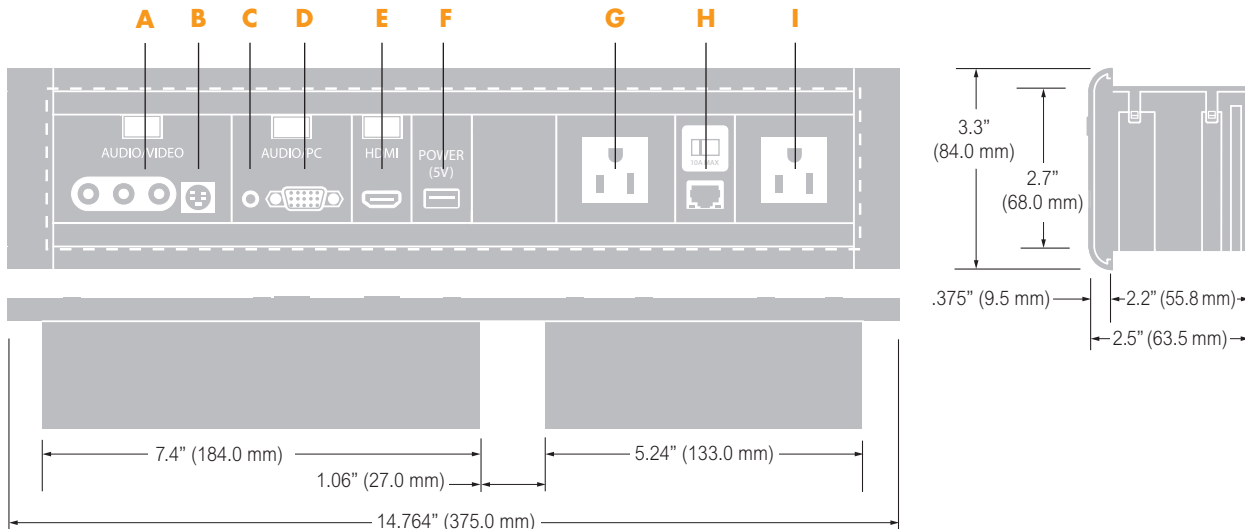

TA-7730 | MediaHub Active Extender™

Built for Commercial Use

MediaHub Active is a commercial connectivity panel, designed and built using quality materials to withstand daily use by hotel guests.

iPod/iPhone, MP3 Player or Laptop Audio

Guests can play their own music through the TV sound system using a standard audio jack to connect their devices to the panel.

Video Media

Guests can view video media from their laptop, camcorder, DVD player and any other device supported through VGA, composite AV, S-Video and HDMI.

Interactive Game Entertainment

Guests can connect game consoles to the TV through composite audio/video or HDMI connectors.

Auto-Switching

The MediaHub Active Extender is fully integrated with specific hospitality TVs to provide automatic input switching. It senses the first device plugged into the MediaHub Active Extender and automatically switches the TV to the correct input. It is totally seamless for the guest. Ask your TeleAdapt sales representative for a list of compatible TVs and VOD providers.

Auto-Sensing

MediaHub Active Extender senses the last device plugged in and switches to the correct input. Guests can toggle between devices with a push of the LED button above each port. Indicator lights show guests which input is active.

Multiple Mounting Options

MediaHub Active Extender can be mounted in a variety of ways. Flush mount the panel in the wall, or mount it on a desk or table with our optional desktop housing.

USB Charging

USB 5V power socket provides a convenient way for guests to charge their portable devices.

MediaHub Active Extender Front Ports

- **A** Composite Audio/Video
- **B** S-Video
- **C** Mini Stereo Jack
- **D** VGA (RGB)
- **E** HDMI
- **F** USB (5v) Power
- **G** 120 V Power Outlet, 10 amp*
- **H** RJ45 Internet Jack**
- **I** 120 V Power Outlet, 10 amp*

* Can be ordered with US, UK or EU power outlets.

** Optional snap-on cover available (pictured below) if Internet not required. Part number COV-RJ45S01.

Cables Included (all cables 11.5 ft/3.5 meters)

Requires these ports on TV: composite audio/video, VGA & paired audio, HDMI, RS-232/3.5mm serial port cable

Outside Bezel Dimensions

14.764" x 3.3" (375 x 84 mm)

Wall Cut-Out Dimensions

Scaled cutting template available on request

Power Supply

Power cord for MediaHub Active
Power cord for AC outlets

Certifications

UL, CSA, CE, FCC certified

Available Trims

Order the MediaHub Active Extender in one of these two standard trims, or ask us about our custom trims.

Keeping Your World Connected™ and MediaHub Active Extender™, are trademarks of TeleAdapt, Inc. iPod® and iPhone® are registered trademarks of Apple Inc., registered in the U.S. and/or other countries.

teleadapt
Keeping Your World Connected™
Visit our website at:
www.teleadapt.com

SS-TA-7730_05/2010_REV-0