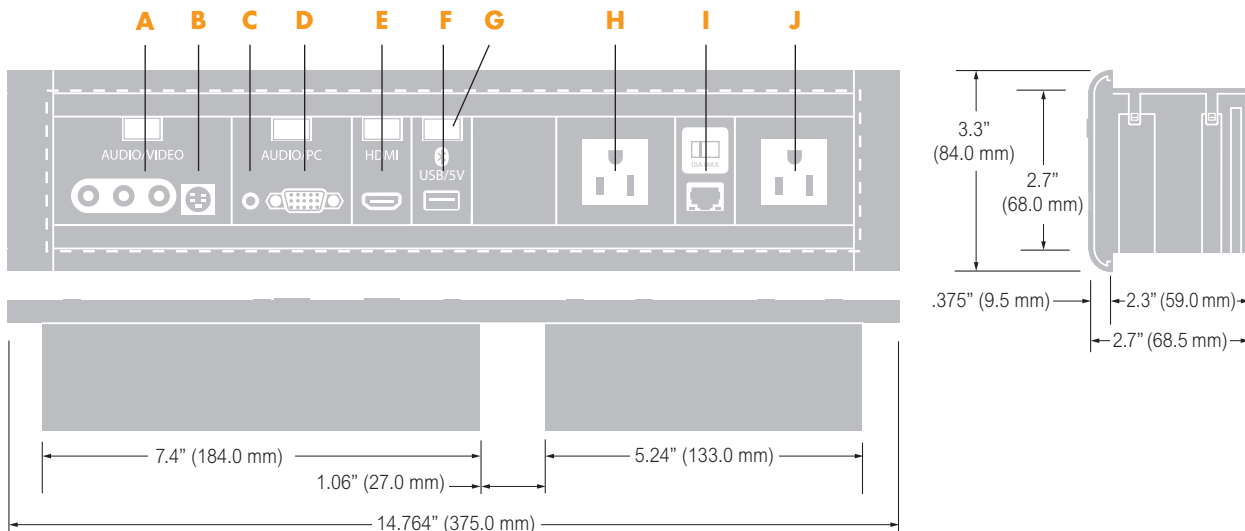

TA-7750 | MediaHub HD Extender™

Built for Commercial Use

MediaHub HD Extender is a commercial connectivity panel, designed and built using quality materials to withstand daily use by hotel guests.

Featuring Stereo Bluetooth Wireless Technology

The only connectivity panel to feature Bluetooth technology, allowing guests to stream music wirelessly through the TV sound system.

iPod/iPhone, MP3 Player or Laptop Audio

Guests can play their own music through the TV sound system using a standard audio jack to connect their devices to the panel, or via built-in Bluetooth feature.

Video Media

Guests can view video media from their laptop, camcorder, DVD player and any other device supported through VGA, composite AV, S-Video and HDMI.

Interactive Game Entertainment

Guests can connect game consoles to the TV through composite audio/video or HDMI connectors.

Auto-Switching

MediaHub HD Extender is compatible with any TV that has an available HDMI port, guests use the remote control to select the HDMI input. Automatic input switching is available with some TVs, ask your TeleAdapt sales representative for a list of compatible TVs and VOD providers.

Auto-Sensing

The Mediahub senses the last device plugged in and switches to the correct input. Guests can toggle between devices with a push of the LED button above each port. Indicator lights show guests which input is active.

Multiple Mounting Options

MediaHub HD Extender can be mounted in a variety of ways. Build the panel into caseworks or millwork (furniture build-ins) or mount it on a desk or table with our optional desktop housing.

USB Charging

USB 5V power socket provides a convenient way for guests to charge their portable devices.

Keeping Your World Connected™ and MediaHub HD Extender™, are trademarks of TeleAdapt, Inc. iPod® and iPhone® are registered trademarks of Apple Inc., registered in the U.S. and/or other countries. Bluetooth® is a registered trademark of Bluetooth SIG. HDMI is a registered trademark of HDMI Licensing, LLC in the United States and/or other countries.

MediaHub HD Extender Front Ports

- **A** Composite Audio/Video
- **B** S-Video
- **C** Mini Stereo Jack
- **D** VGA (RGB)
- **E** HDMI
- **F** USB (5v) Power
- **G** Stereo Bluetooth Pairing Point
- **H** 120 V Power Outlet, 10 amp*
- **I** RJ45 Internet Jack**
- **J** 120 V Power Outlet, 10 amp*

* Can be ordered with US, UK or EU power outlets.

** Optional snap-on cover available (pictured below) if Internet not required. Part number COV-RJ45S01.

Cables Included (all cables 11.5 ft/3.5 meters)

- HDMI cable
- RS-232 to 3.5 mini jack adapter cable for auto-input switching
- CAT5 Ethernet cable

Outside Bezel Dimensions

14.764" x 3.3" (375 x 84 mm)

Wall Cut-Out Dimensions

Scaled cutting template available on request

Power Supply

- Power cord for MediaHub
- Power cord for AC outlets

Certifications

UL, CSA, CE, FCC certified

Available Trims

Order the MediaHub HD Extender in one of these two standard trims, or ask us about our custom trims.

teleadapt
Keeping Your World Connected™