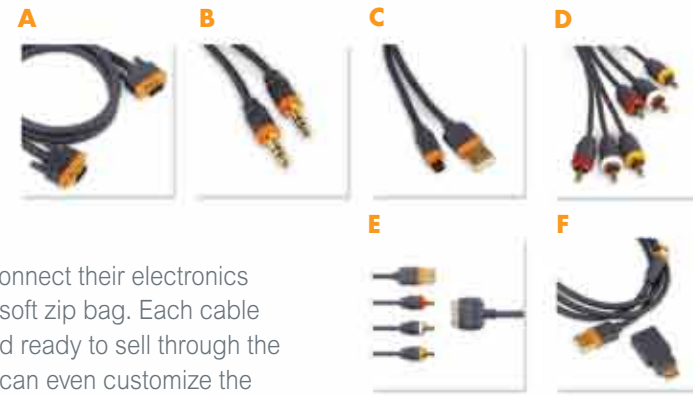

The ConnectKit Includes

- A | VGA Male to Male
- B | Audio 3.5 stereo
- C | USB to mini USB charging
- D | Composite AV

The Advanced kit also includes:

- E | iPad/iPhone/iPod 30 pin to RCA + USB charging
- F | HDMI male to male + mini HDMI adapter

*\* Cables may vary slightly depending on region.*

Guests often arrive with **electronic devices...**

...but forget the cables

ConnectKit™

Provide the cables your guests need to connect their electronics to the MediaHub. ConnectKit comes in a soft zip bag. Each cable is also available separately, packaged and ready to sell through the mini-bar, concierge, or room service. We can even customize the box with your property's logo.