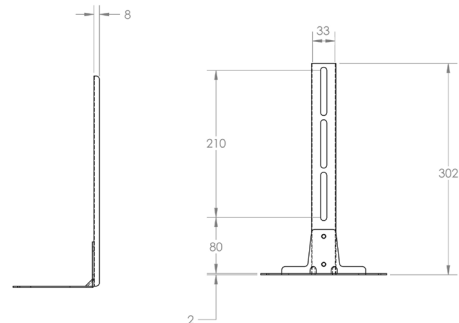

SPECIFICATIONS

MediaHub Universal Adapter | MediaHub Adapter arm for Peerless TV Mounts

- Installs between either side of Peerless universal bracket and TV
- MediaHub Desktop housing sits on the bracket and is presented under the TV
- Can be used with Wall mount and Desktop mounts
- Can be used with any MediaHub or MediaHub Extender in desktop housing

Universal Adapter

Universal Adapter
Shown with MediaHub Extender

Universal Adapter
Shown with TV & MediaHub HD

Part Number:

TA-PMHUNIKIT: Universal Mediahub adaptor kit

Dimensions:

Kit Includes:

1. Universal bracket connector
2. MediaHub bracket
3. All attachment hardware

Box dims: 200mm (W) x 280mm (H) x 210mm (D)
Box weight: 0,510kg

Recommended Peerless TV mounts include:

Flat wall mount:
PF640/650/660
SF640/650/660/670/680

Articulating wall mount:
PA760
SA751/761/771

Tilt wall mount:
PT640/650/660
ST640/650/660/680