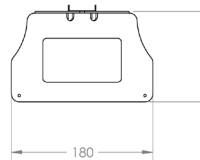

Universal Adapter

Universal Adapter
Shown with MediaHub Extender

Universal Adapter
Shown with TV & MediaHub HD

Part Number:

TA-PMHUNIKIT: Universal Mediahub adaptor kit

Dimensions:

Kit Includes:

1. Universal bracket connector
2. MediaHub bracket
3. All attachment hardware

Box dims: 200mm (W) x 280mm (H) x 210mm (D)
Box weight: 0,510kg

Recommended Peerless TV mounts include:

Flat wall mount:
PF640/650/660
SF640/650/660/670/680

Articulating wall mount:
PA760
SA751/761/771

Tilt wall mount:
PT640/650/660
ST640/650/660/680